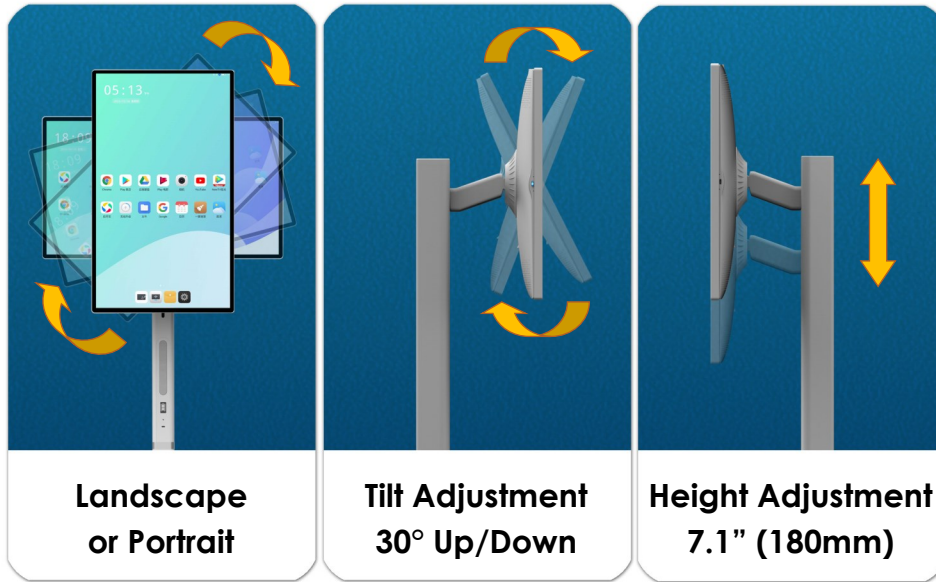

TR32 **32" Mobile Display**

- 32" ELED-backlit LCD display with touchscreen functionality.
- Full HD 1080p resolution with high color gamut and large screen viewing angle.
- Capacitive touch technology for easy, accurate touch operation.
- Optional input pen for natural drawing and writing experience. Remote with mouse control.
- Android OS supports many apps including whiteboard, screensharing, video streaming and more.
- Connect with USB, HDMI, Bluetooth or Wi-Fi. USB-C supports full control via mobile or computer.
- Telescopic mobile stand with height and tilt adjustment, and wheeled base.
- Display can be rotated for landscape or portrait orientation.
- Long life lithium battery with 12V/65W fast charger for over 5 hours of mobile video playback.
- An ideal touchscreen solution for classroom, meeting room, office, showroom or digital signage.

• Specifications

Display Type	ELED-backlit LCD Monitor	I/O Ports	USB-A, USB-C, HDMI
Screen Size	32"	Audio	2x 8W Speaker
Native Resolution	Full HD (1080p) 1920x1080	Height Adjustment	7.1" (180 mm)
Color Reproduction	10-bit (16.7 million colors)	Tilt Adjustment	Up/Down: 30°
Touch Technology	Fully Bonded Capacitive Touch	Orientation	Landscape or Portrait
Surface	Etched Anti-Glare Tempered Glass	Operating Temperature	32-104°F (0-40°C)
Operating System	Android 13	Packaged Weight	40 lb (18 kg)
RAM	8 GB	Packaged Dimensions	55.5 x 22.8 x 9.8" (141 x 58 x 25 cm)
ROM	128 GB	Weight	37 lb (17 kg)
Power / Battery	12V/65W / 8,000 mAh battery	Dimensions	52.4 x 28.9 x 16.8" (133 x 73 x 43 cm)
Wireless Connectivity	2.4/5GHz Wi-Fi 5 (802.11ac), Bluetooth 5.0		