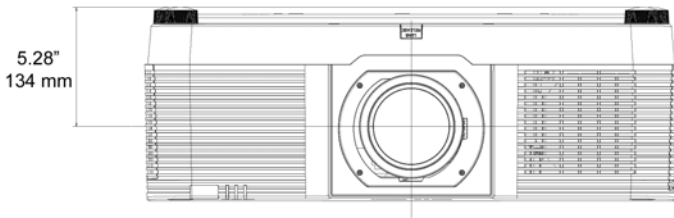

with lens AH-EC21020

1.18"
30 mm

19.80"
503 mm

23.62"
600 mm

8.58" / 218 mm
8.27" / 210 mm
7.83" / 199 mm

5.28"
134 mm

with lens AH-EC21030

with lens AH-EC22030

0.71"
18 mm

19.80"
503 mm

23.62"
600 mm

8.58" / 218 mm
8.27" / 210 mm
7.83" / 199 mm

5.28"
134 mm

with lens AH-EC23030

with lens AH-EC24010