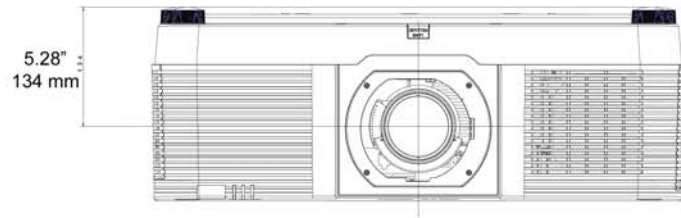

with lens AH-EC21020

1.18"
30 mm

19.80"
503 mm

23.62"
600 mm

8.58" / 218 mm
8.27" / 210 mm
7.83" / 199 mm

5.28"
134 mm

with lens AH-EC21030

with lens AH-EC22030

0.71"
18 mm

19.80"
503 mm

23.62"
600 mm

8.58" / 218 mm
8.27" / 210 mm
7.83" / 199 mm

5.28"
134 mm

with lens AH-EC23030

with lens AH-EC24010