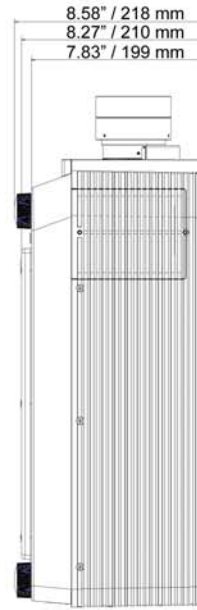

with lens AH-EC21020

1.18"
30 mm

19.80"
503 mm

23.62"
600 mm

8.58" / 218 mm
8.27" / 210 mm
7.83" / 199 mm

5.28"
134 mm

with lens AH-EC21030

with lens AH-EC22030

0.71"
18 mm

19.80"
503 mm

23.62"
600 mm

8.58" / 218 mm
8.27" / 210 mm
7.83" / 199 mm

5.28"
134 mm

with lens AH-EC23030

with lens AH-EC24010