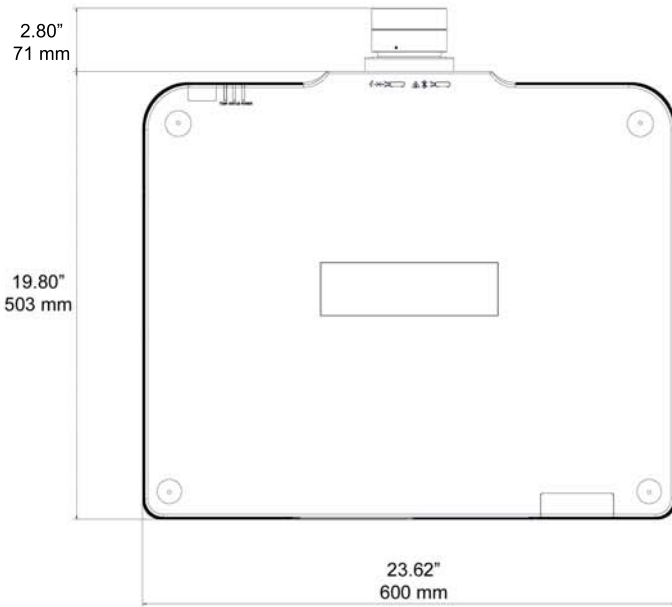

with lens AH-EC21020

1.18"
30 mm

19.80"
503 mm

23.62"
600 mm

8.58" / 218 mm
8.27" / 210 mm
7.83" / 199 mm

5.28"
134 mm

with lens AH-EC21030

with lens AH-EC22030

0.71"
18 mm

19.80"
503 mm

23.62"
600 mm

8.58" / 218 mm
8.27" / 210 mm
7.83" / 199 mm

5.28"
134 mm

with lens AH-EC23030

with lens AH-EC24010