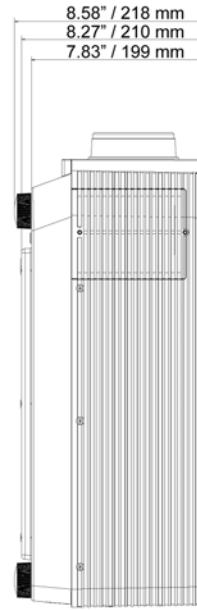

with lens AH-EC21020

1.18"
30 mm

19.80"
503 mm

23.62"
600 mm

8.58" / 218 mm
8.27" / 210 mm
7.83" / 199 mm

5.28"
134 mm

with lens AH-EC21030

with lens AH-EC22030

0.71"
18 mm

19.80"
503 mm

23.62"
600 mm

8.58" / 218 mm
8.27" / 210 mm
7.83" / 199 mm

5.28"
134 mm

with lens AH-EC23030

with lens AH-EC24010