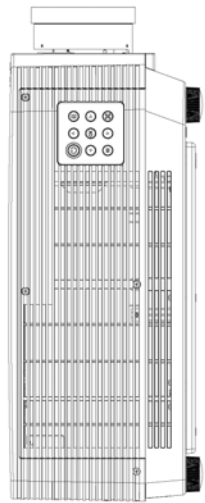

with lens AH-EC21020

1.18"
30 mm

19.80"
503 mm

23.62"
600 mm

8.58" / 218 mm
8.27" / 210 mm
7.83" / 199 mm

5.28"
134 mm

with lens AH-EC21030

with lens AH-EC22030

0.71"
18 mm

19.80"
503 mm

23.62"
600 mm

8.58" / 218 mm
8.27" / 210 mm
7.83" / 199 mm

5.28"
134 mm

with lens AH-EC23030

with lens AH-EC24010