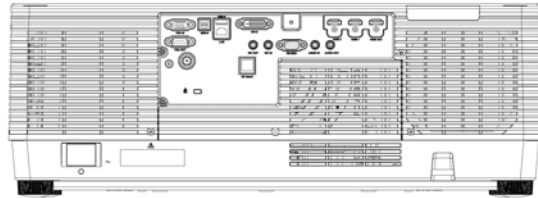

with lens AH-EC21020

1.18"
30 mm

19.80"
503 mm

23.62"
600 mm

8.58" / 218 mm
8.27" / 210 mm
7.83" / 199 mm

5.28"
134 mm

with lens AH-EC21030

with lens AH-EC22030

0.71"
18 mm

19.80"
503 mm

23.62"
600 mm

8.58" / 218 mm
8.27" / 210 mm
7.83" / 199 mm

5.28"
134 mm

with lens AH-EC23030

with lens AH-EC24010