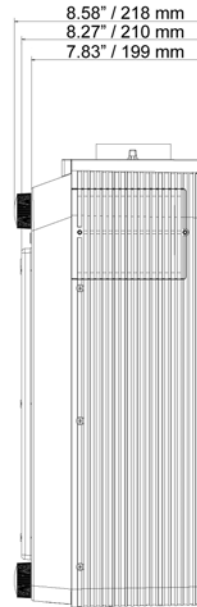

with lens AH-EC21020

1.18"
30 mm

19.80"
503 mm

23.62"
600 mm

8.58" / 218 mm
8.27" / 210 mm
7.83" / 199 mm

5.28"
134 mm

with lens AH-EC21030

with lens AH-EC22030

0.71"
18 mm

19.80"
503 mm

23.62"
600 mm

8.58" / 218 mm
8.27" / 210 mm
7.83" / 199 mm

5.28"
134 mm

with lens AH-EC23030

with lens AH-EC24010