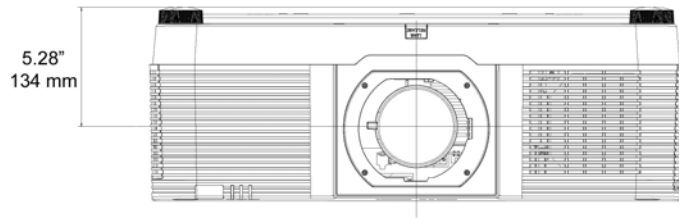

with lens AH-EC21020

1.18"
30 mm

19.80"
503 mm

23.62"
600 mm

8.58" / 218 mm
8.27" / 210 mm
7.83" / 199 mm

5.28"
134 mm

with lens AH-EC21030

with lens AH-EC22030

0.71"
18 mm

19.80"
503 mm

23.62"
600 mm

8.58" / 218 mm
8.27" / 210 mm
7.83" / 199 mm

5.28"
134 mm

with lens AH-EC23030

with lens AH-EC24010