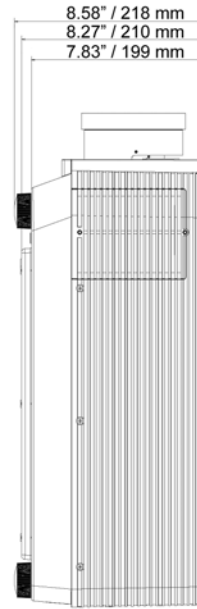

with lens AH-EC21020

1.18"
30 mm

19.80"
503 mm

23.62"
600 mm

8.58" / 218 mm
8.27" / 210 mm
7.83" / 199 mm

5.28"
134 mm

with lens AH-EC21030

with lens AH-EC22030

0.71"
18 mm

19.80"
503 mm

23.62"
600 mm

8.58" / 218 mm
8.27" / 210 mm
7.83" / 199 mm

5.28"
134 mm

with lens AH-EC23030

with lens AH-EC24010