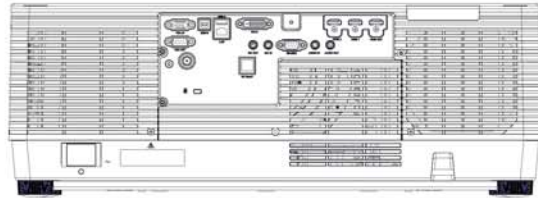

with lens AH-EC21020

1.18"
30 mm

19.80"
503 mm

23.62"
600 mm

8.58" / 218 mm
8.27" / 210 mm
7.83" / 199 mm

5.28"
134 mm

with lens AH-EC21030

with lens AH-EC22030

0.71"
18 mm

19.80"
503 mm

23.62"
600 mm

8.58" / 218 mm
8.27" / 210 mm
7.83" / 199 mm

5.28"
134 mm

with lens AH-EC23030

with lens AH-EC24010