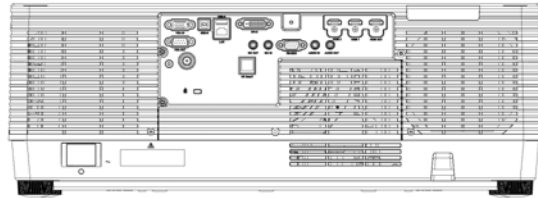

with lens AH-EC21020

1.18"
30 mm

19.80"
503 mm

23.62"
600 mm

8.58" / 218 mm
8.27" / 210 mm
7.83" / 199 mm

5.28"
134 mm

with lens AH-EC21030

with lens AH-EC22030

0.71"
18 mm

19.80"
503 mm

23.62"
600 mm

8.58" / 218 mm
8.27" / 210 mm
7.83" / 199 mm

5.28"
134 mm

with lens AH-EC23030

with lens AH-EC24010