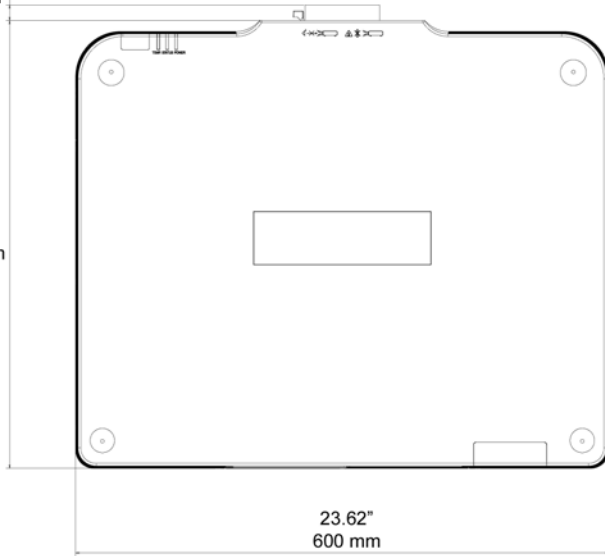

with lens AH-EC21020

1.18"
30 mm

19.80"
503 mm

23.62"
600 mm

8.58" / 218 mm
8.27" / 210 mm
7.83" / 199 mm

5.28"
134 mm

with lens AH-EC21030

with lens AH-EC22030

0.71"
18 mm

19.80"
503 mm

23.62"
600 mm

8.58" / 218 mm
8.27" / 210 mm
7.83" / 199 mm

5.28"
134 mm

with lens AH-EC23030

with lens AH-EC24010