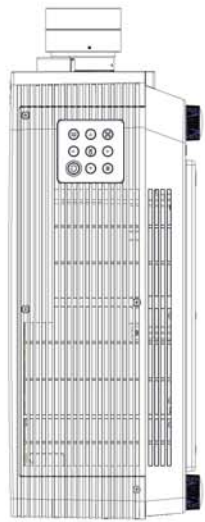

with lens AH-EC21020

1.18"
30 mm

19.80"
503 mm

23.62"
600 mm

8.58" / 218 mm
8.27" / 210 mm
7.83" / 199 mm

5.28"
134 mm

with lens AH-EC21030

with lens AH-EC22030

0.71"
18 mm

19.80"
503 mm

23.62"
600 mm

8.58" / 218 mm
8.27" / 210 mm
7.83" / 199 mm

5.28"
134 mm

with lens AH-EC23030

with lens AH-EC24010