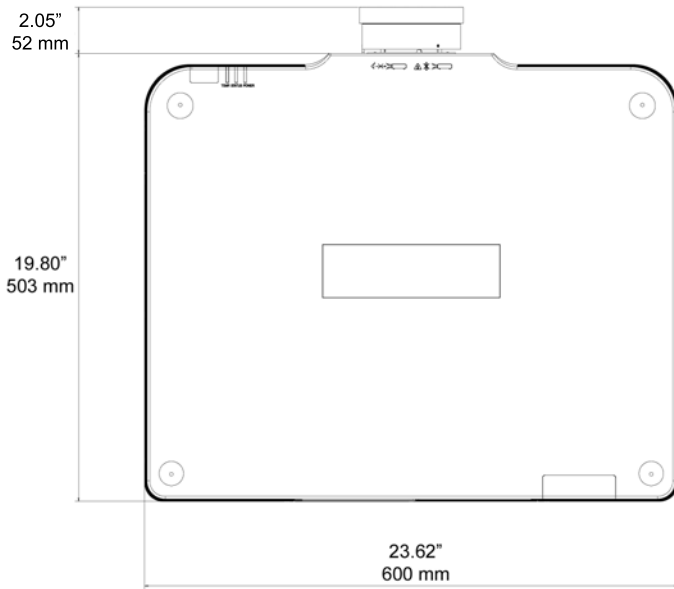

with lens AH-EC21020

1.18"
30 mm

19.80"
503 mm

23.62"
600 mm

8.58" / 218 mm
8.27" / 210 mm
7.83" / 199 mm

5.28"
134 mm

with lens AH-EC21030

with lens AH-EC22030

0.71"
18 mm

19.80"
503 mm

23.62"
600 mm

8.58" / 218 mm
8.27" / 210 mm
7.83" / 199 mm

5.28"
134 mm

with lens AH-EC23030

with lens AH-EC24010