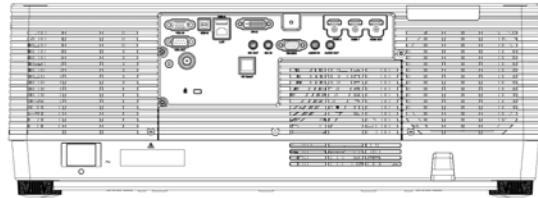

with lens AH-EC21020

1.18"
30 mm

19.80"
503 mm

23.62"
600 mm

8.58" / 218 mm
8.27" / 210 mm
7.83" / 199 mm

5.28"
134 mm

with lens AH-EC21030

with lens AH-EC22030

0.71"
18 mm

19.80"
503 mm

23.62"
600 mm

8.58" / 218 mm
8.27" / 210 mm
7.83" / 199 mm

5.28"
134 mm

with lens AH-EC23030

with lens AH-EC24010