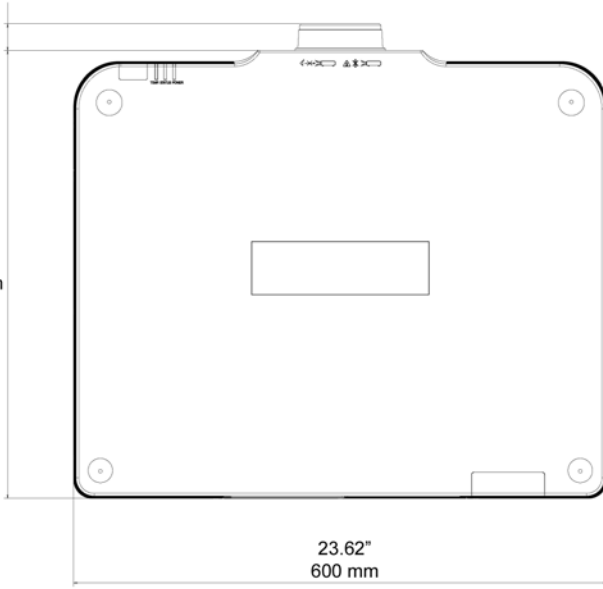

with lens AH-EC21020

1.18"
30 mm

19.80"
503 mm

23.62"
600 mm

8.58" / 218 mm
8.27" / 210 mm
7.83" / 199 mm

5.28"
134 mm

with lens AH-EC21030

with lens AH-EC22030

0.71"
18 mm

19.80"
503 mm

23.62"
600 mm

8.58" / 218 mm
8.27" / 210 mm
7.83" / 199 mm

5.28"
134 mm

with lens AH-EC23030

with lens AH-EC24010