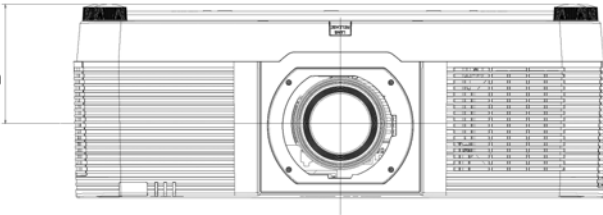

with lens AH-EC21020

1.18"
30 mm

19.80"
503 mm

23.62"
600 mm

8.58" / 218 mm
8.27" / 210 mm
7.83" / 199 mm

5.28"
134 mm

with lens AH-EC21030

with lens AH-EC22030

0.71"
18 mm

19.80"
503 mm

23.62"
600 mm

8.58" / 218 mm
8.27" / 210 mm
7.83" / 199 mm

5.28"
134 mm

with lens AH-EC23030

with lens AH-EC24010