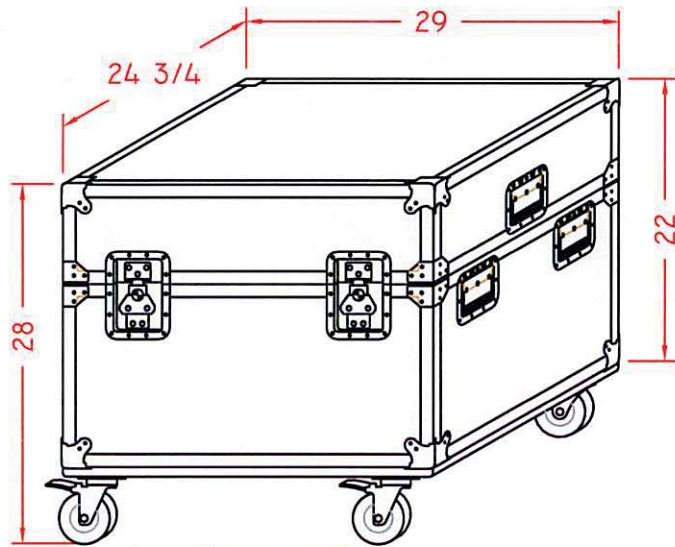

HD 0183-0030 EIKI V-1700  
 APPROXIMATE OUTSIDE DIMENSIONS

4 x 1 7/16 W9008-V6 CASTERS